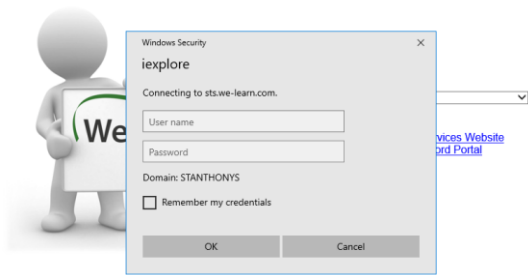

1. Open google and type in welearn365

2. Click on the top link.

3. Select St. Anthony's Catholic Primary School from the drop down list.

4. Enter your email address and password in the box that appears.

5. Your home screen should look like this;

6. Click on the Purple Mash icon and explore!

All passwords: **fish.finger1**