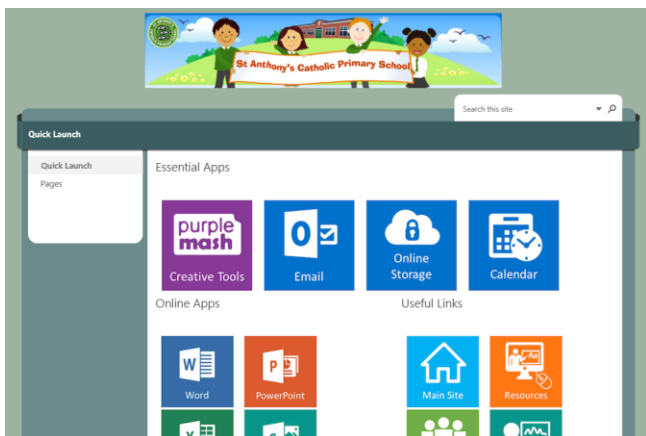

Purple Mash

Purple Mash is an online resource, packed with learning tools and games, designed for Primary aged children to use both at school and at home. All children have been given their own, completely secure username and password to enable them to access this resource from anywhere. Please help your child to follow these simple steps to log on to their account and explore at home.

1. Open google and type in welearn365

2. Click on the top link.

3. Select St. Anthony's Catholic Primary School from the drop down list.

4. Enter your email address and password in the box that appears.

5. Your home screen should look like this;

6. Click on the Purple Mash icon and explore!

All passwords: **fish.finger1**