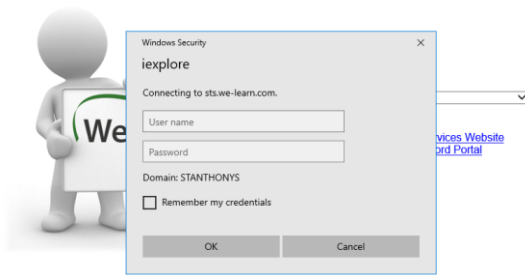

1. Open google and type in welearn365

2. Click on the top link.

3. Select St. Anthony's Catholic Primary School from the drop down list.

4. Enter your email address and password in the box that appears.

5. Your home screen should look like this;