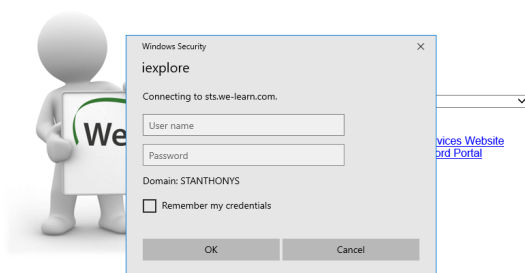

Purple Mash Log in Guidance

1. Open google and type in welearn365

2. Click on the top link.

3. Select St. Anthony's Catholic Primary School from the drop down list.

4. Enter your email address and password in the box that appears.

5. Your home screen should look like this;

6. Click on the Purple Mash icon and explore!

Welearn365 username: -----@welearn365.com

Password: fish.finger1