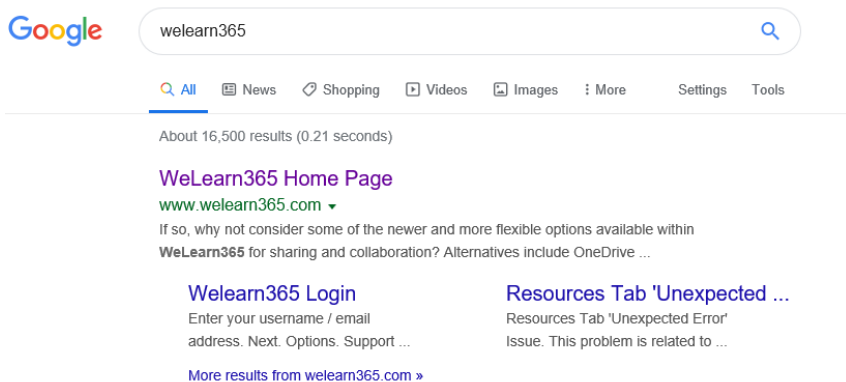

Purple Mash Log in Guidance

1. Open google and type in welearn365

2. Click on the top link.

3. Select St. Anthony's Catholic Primary School from the drop down list.

4. Enter your email address and password in the box that appears.